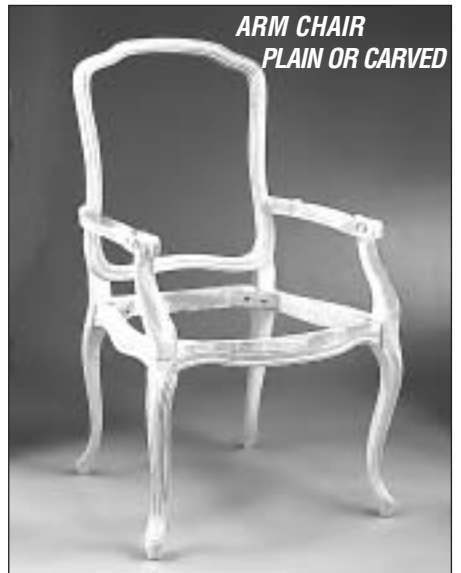

**SIDE CHAIR
- PLAIN OR CARVED**

**ARM CHAIR
PLAIN OR CARVED**

# 0775	24"	41"	18"
26"	-	21.5"	-