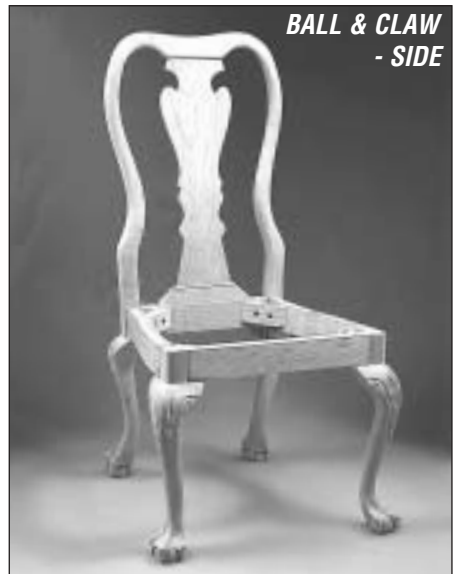

QUEEN ANNE - SIDE

BALL & CLAW - SIDE

# 0975	16"	40"	17"
19"	-	20"	20"