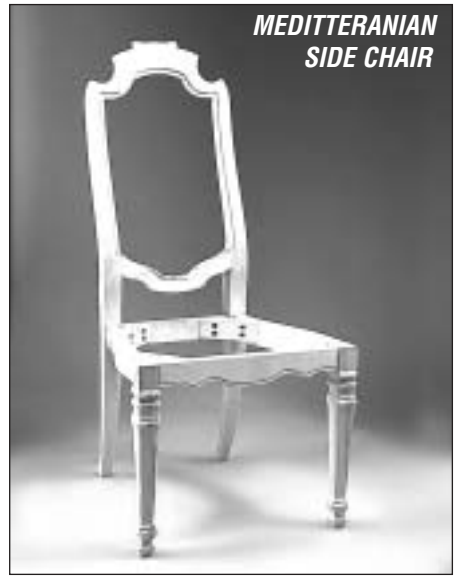

SIDE CHAIR

MEDITERRANIAN SIDE CHAIR

HM 43	16.5"	41"	16.5"
19"	-	-	22"