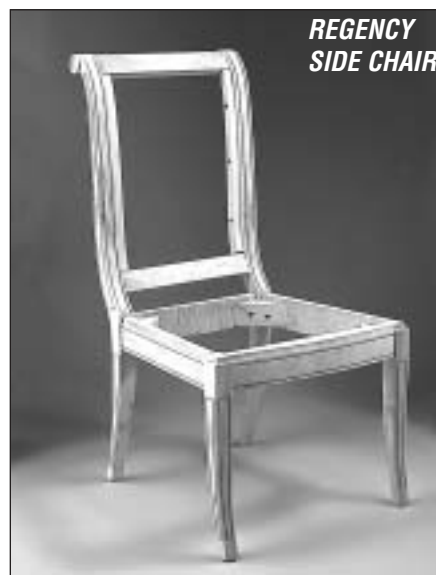

HM 12 S	16"	37.5"	17"
-	20"	-	21"

SIDE CHAIRS

HM 47	15.5"	39"	17"
-	19"	-	20"

*REGENCY
ARM CHAIR*

HM 52 A	18"	39.5"	17"
25"	20"	25"	24.5"

*REGENCY
SIDE CHAIR*

HM 52 S	18"	39.5"	17"
-	21"	-	24.5"

Q. A. - SHELL BACK