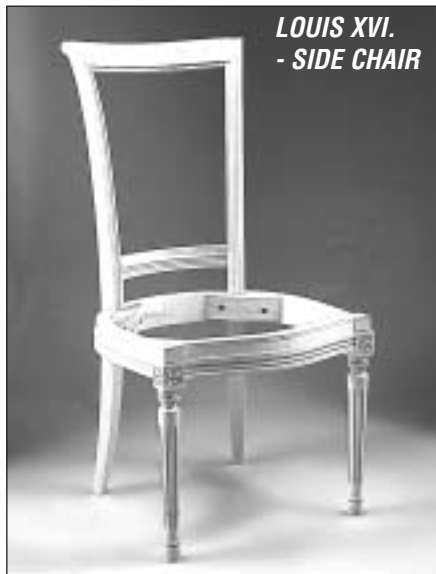

*LOUIS XVI.
- SIDE CHAIR*

HM 51 S	17.5"	39"	18"
-	19"	-	22"