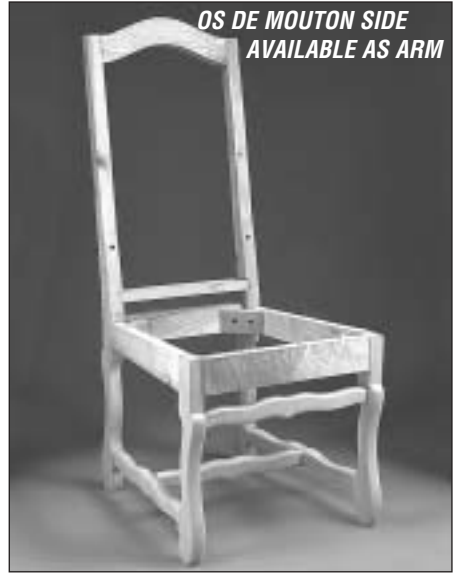

FR. COUNTRY ARM

OS DE MOUTON SIDE AVAILABLE AS ARM

HM 49	18"	44"	17"
19"	-	-	23.5"